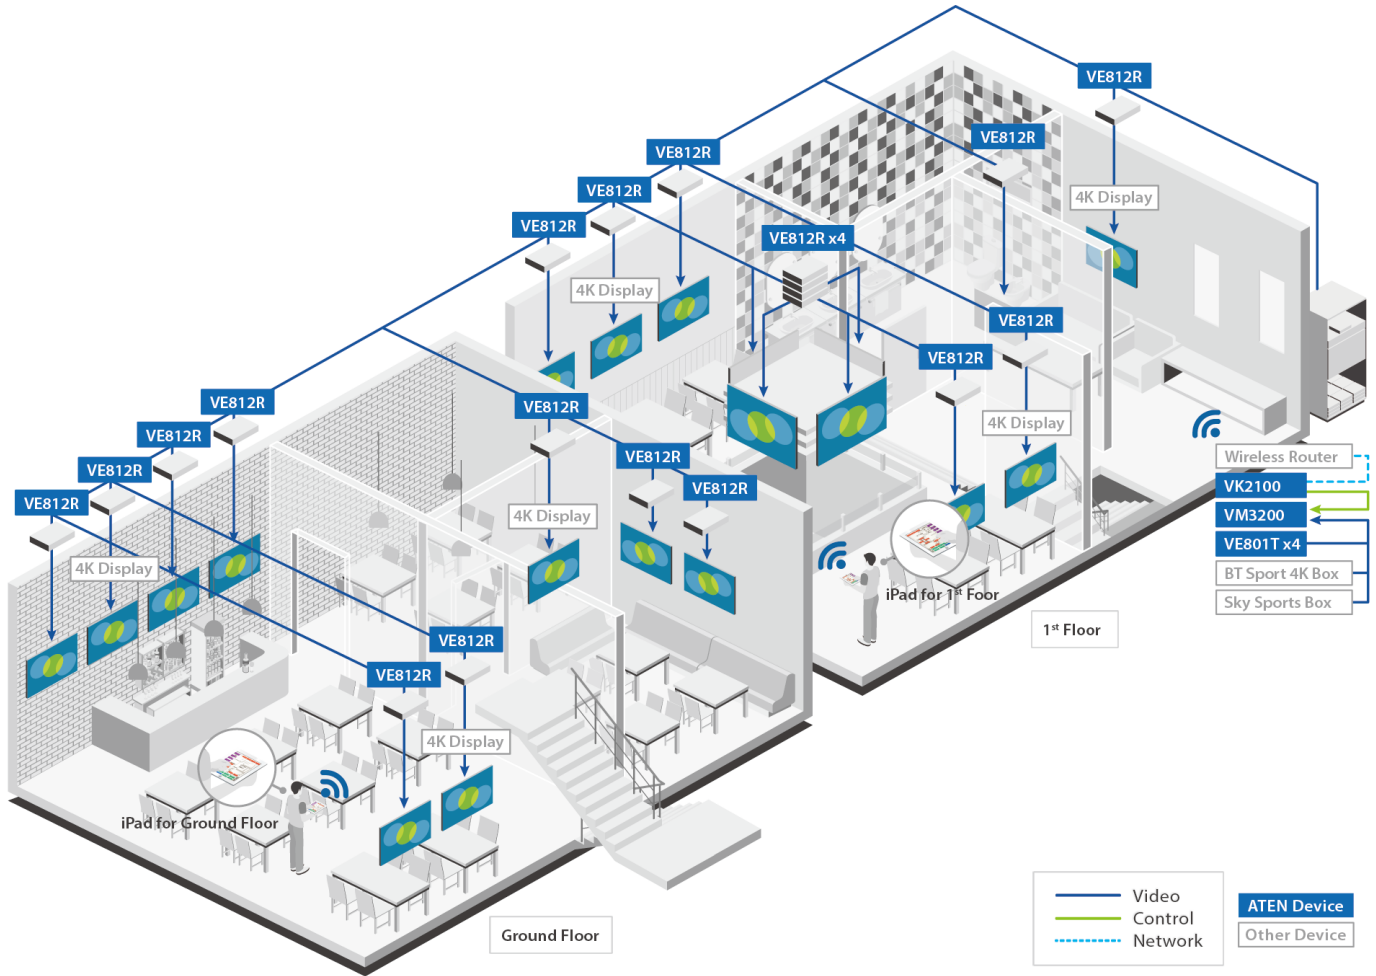

* Models marked 'Active' provide Long Reach Mode support which can be activated via a switch on the unit.

Hospitality – Elevens Bar & Grill, UK

Elevens Bar & Grill, a new sports bar launched by Wales and Real Madrid footballer Gareth Bale, desired a state-of-the-art solution to offer guests an unparalleled sports viewing experience in a stylish and modern setting, with 20 flat screens over two floors which broadcast the biggest live sporting events from around the world in stunning 4K. The solution needed to be simple enough for staff to use for staff to use, while maintaining the option to expand the number of video sources or displays at a later stage.

ATEN Solution

Taking full advantage of its modular matrix switch's full interoperability with HDBaseT technology, ATEN provided the perfect solution to guarantee to smooth distribution of 4K content while also allowing the staff access to easy-to-use content control capabilities for non-technical users via iPad.

VM3200 – 32 x 32 Modular Matrix Switch

VK2100 – ATEN Control System - Control Box

VE801T – HDMI HDBaseT-Lite Transmitter

VE812R – HDMI HDBaseT Receiver

HDBaseT Wall Plate Extender Series

More Interfaces, Less Hassle