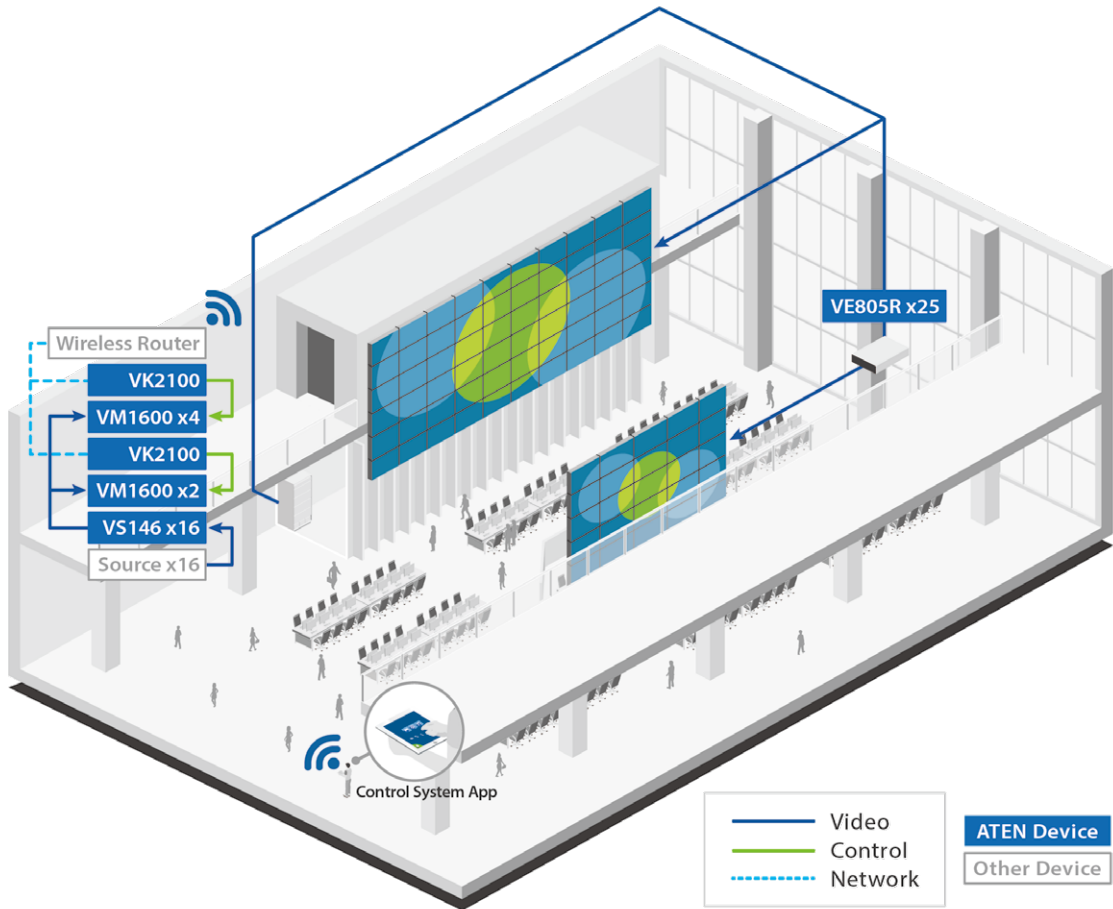

ATEN Solution

The support for extended HDBaseT transmission ensured that the solution was easily adaptable to the physical architecture of the newsroom while providing seamless switching and video wall functionality.

VM1600 – 16 x 16 Modular Matrix Switch

VM7404 – 4-Port 3G-SDI Input Board

VM8804 – 4-Port HDMI Output Board with Scaler

VM8514 – 4-Port HDBaseT Output Board

VE805R – HDMI HDBaseT-Lite Receiver with Scaler

VK2100 – ATEN Control System - Control Box

VS146 – 6-Port 3G-SDI Splitter

A modern hallway with digital displays on pillars. The displays show a woman in a yellow sweater. The hallway has a grey tiled floor and a ceiling with recessed lighting. The walls are made of grey and wood panels.

HDBaseT Media Distribution Solutions

High Quality Media Distribution

ATEN HDBaseT Media Distribution solutions are economical ways to send high-quality HDMI content over a Cat 5/6 cable to multiple displays over long distances from a single input source.