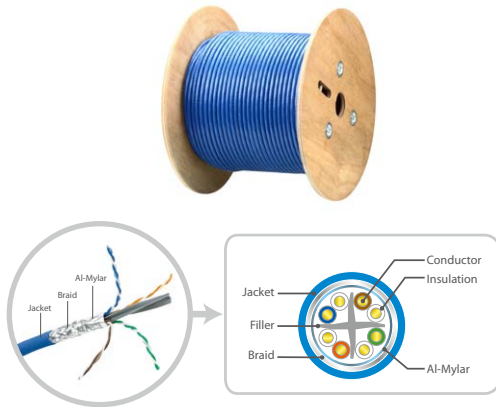

* Models marked 'Active' provide Long Reach Mode support which can be activated via a switch on the unit.

Accessories

2L-2910

305M HDBaseT SF/UTP Cat 6 Cable

- Designed to reduce cross talk
- Optimized for distributing multiple digital signals – HD video, audio, Ethernet, power and control
- Verified to meet performance requirements set by HDBaseT Alliance
- Supports sweep frequency up to 400 MHz
- Supports up to 4K data transmission