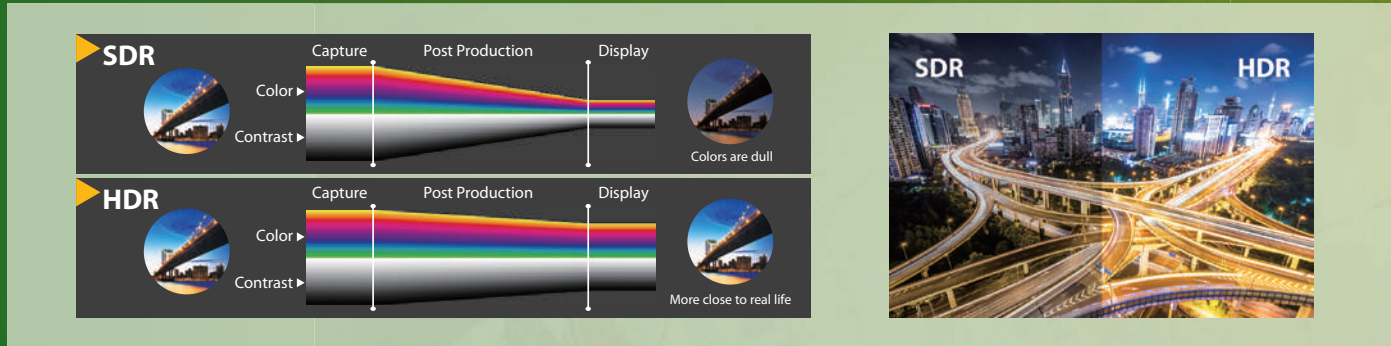

Be Sharper with ATEN's True 4K Series with HDR

The increasing popularity of High Dynamic Range (HDR) technology is giving displays an upgrade in terms of contrast and color depth, delivering much more vivid video than SDR, as you can see in the comparison below:

To ensure delivering the best quality HDR video signals, ATEN fully tested our True 4K Series with HDR meeting the following requirements:

1. **1. Supports enough bandwidth for HDR content***
2. **2. Supports comprehensive EDID settings to ensure output capability**
3. **3. Transmits complete InfoFrame data**

*Bandwidth depends on the color sampling and color depth of your video signals.

Key Features

Supports up to 4096 x 2160/3840 x 2160 @ 60Hz 4:4:4

Supports HDR10, Dolby Vision, and Hybrid Log Gamma (HLG)

Supports up to 18Gbps for the 4K HDR requirement.

HDCP 2.2 compatible