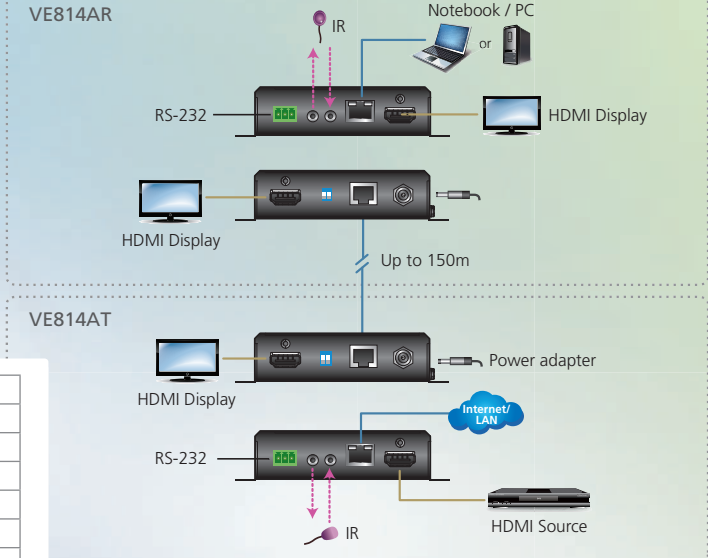

Extenders

- Up to True 4K (4096 x 2160 @60Hz 4:4:4)
- HDR (VE1832/VE7832/VE7833/VE7834/VE7835)
- Up to 150m with HDBaseT Long Reach Mode
- Power over HDBaseT (VE802, VE1812)
- Bi-directional IR and RS-232 channel (VE802, VE814A, VE1812, VE1832, VE2812T, VE883)
- Rack mountable

	Interface	Resolution	Distance
HDBaseT Class A			
VE811	HDMI, HDBaseT	Up to 4096 x 2160 – 1920 x 1080	70 – 150m
VE812	HDMI, HDBaseT	Up to 4096 x 2160 – 1920 x 1080	70 – 100m
VE813A	HDMI, HDBaseT, USB	Up to 4096 x 2160 – 1920 x 1080	70 – 100m
VE814A	HDMI, HDBaseT	Up to 4096 x 2160 – 1920 x 1080	70 – 150m
VE1832	HDMI, HDBaseT	Up to 4096 x 2160 @ 60Hz 4:4:4	70 – 150m
VE1812	HDMI, HDBaseT	Up to 4096 x 2160 – 1920 x 1080	70 – 150m
VE2812T	HDMI, VGA, HDBaseT	Up to 4096 x 2160 – 1920 x 1080	70 – 150m
HDBaseT Class B			
VE801	HDMI, HDBaseT	Up to 4096 x 2160 – 1920 x 1080	40 – 70m
VE802	HDMI, HDBaseT	Up to 4096 x 2160 – 1920 x 1080	40 – 70m
VE901	DisplayPort, HDBaseT	Up to 4096 x 2160 – 1920 x 1080	40 – 70m
VE601	DVI, HDBaseT	Up to 1920 x 1200	70m
Fiber			
VE883	HDMI, Fiber, USB	Up to 4096 x 2160	10km
AOC			
VE7832/VE7833 VE7834/VE7835	HDMI	Up to 4096 x 2160 @ 60Hz 4:4:4	15 – 100m

..... Network — HDMI — Cat5e/6 ..... IR — Serial