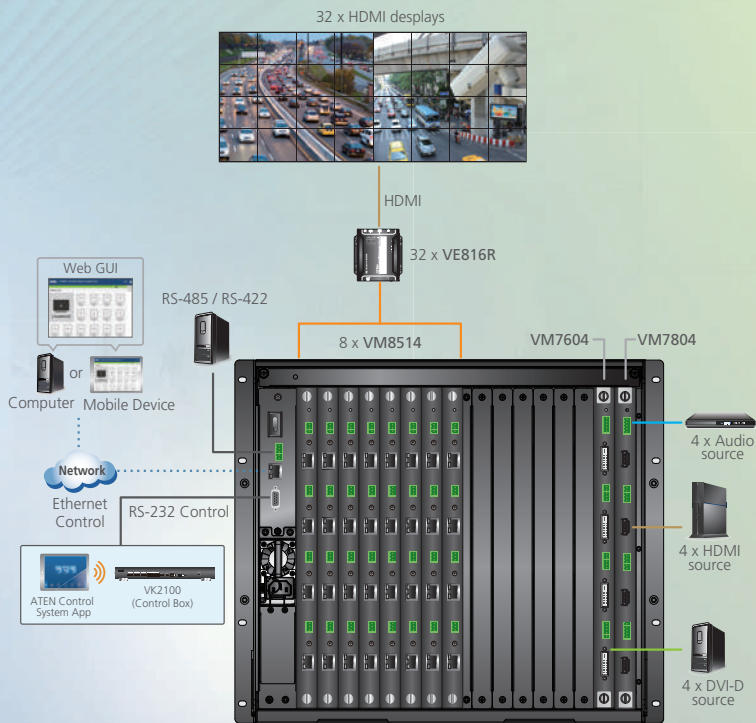

	Interface	Resolution	Distance
VE8900	HDMI	Up to 1920 x 1080	LAN
VE8950	HDMI	Up to 4096 x 2160	LAN

Seamless Modular Matrix Switches

- Seamless Switch™ *
- Scaling per output*
- FrameSync to prevent screen-tearing**
- Video wall function*
- Up to 100m with HDBaseT**
- Redundant power design
- Remote Control: Web GUI, Serial, Telnet
- Rack mountable

*VM8514 Seamless Switch, scaler and video wall functions are only available when used with the VE805R/VE816R

**Feature support depends on which I/O board is inserted

	Size	input x output	Live stream in web GUI
VM1600A	6U	16 x 16	X
VM3200	9U	32 x 32	V

..... Network — HDMI — DVI-D — Cat5e/6 — Audio — Serial

Control a video wall with various interfaces and 64 connection profiles

Seamless Matrix Switches

- Seamless Switch™ **
- Scaling per output **
- FrameSync to prevent screen-tearing*
- Video wall function**
- Up to 70m with HDBaseT*
- Remote Control: Web GUI, IR, Serial, Telnet
- Rack mountable