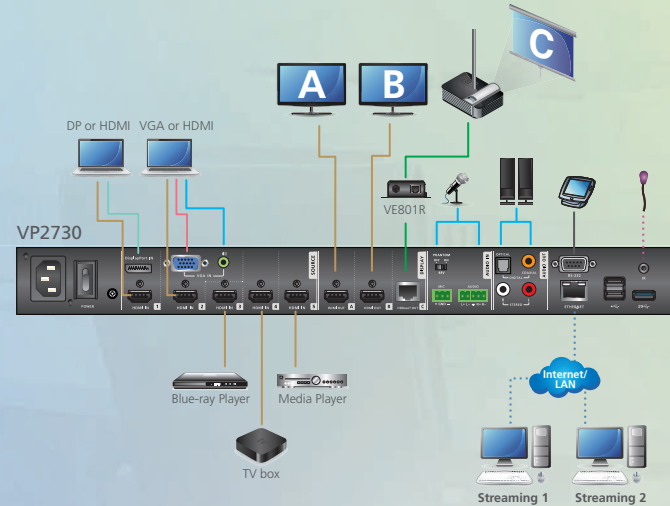

Presentation Switches

Collaborative Series - VP2730

- Streaming in/out 1920 x 1080
- Ultra Seamless Switch
- Multi-view flexibility
- Multiple audio in/out
- Integrates with ATEN Control System
- Control: Pushbuttons, Ethernet, Serial, OSD, IR

Core Series - VP1920

- Supports 4096 x 2160
- USB Control switching
- Multiple audio in/out
- Integrates with ATEN Control System
- Control: Pushbuttons, Serial, OSD, IR

Model	VP1920	VP2730
Max Resolutions	Up to 4K@60Hz (4:2:0)	Up to 1920 x 1200@60Hz
HDCP	HDCP 1.4	HDCP 1.4
Video Inputs		
HDMI	6	5
DisplayPort	1	1
VGA	1	1
Component	1	N/A
Composite	1	N/A
Video Outputs		
HDMI	2	2
HDBaseT	N/A	1
Audio Inputs		
VGA In	1*Stereo	1
Line In	N/A	1*Balanced
Phantom Powered Microphone	N/A	•
Audio Outputs		
RCA	1 (R/L)	1 (R/L)
Toslink	1	1
Coaxial	1	1

.....Network — DisplayPort — HDMI — DVI-D — VGA — HDBaseT — Cat5e/6 — Audio — IR — Serial