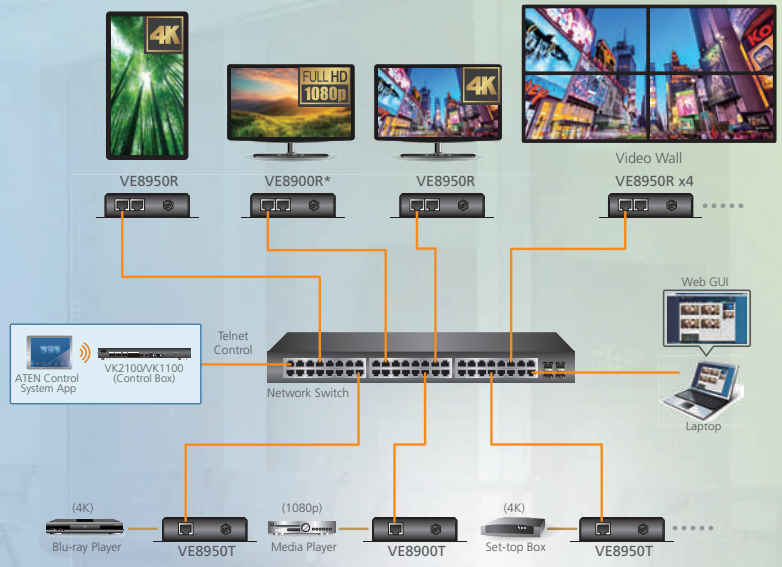

VE7835 – 100m

Presentation Switches

Collaborative Series - VP2730

- Streaming in/out 1920 x 1080
- Ultra Seamless Switch
- Multi-view flexibility
- Multiple audio in/out
- Integrates with ATEN Control System
- Control: Pushbuttons, Ethernet, Serial, OSD, IR

Video over IP Extenders

- Vertical and horizontal video wall support
- Daisy chainable
- Extra audio channel
- Integrates with ATEN Control System
- Intuitive Web GUI control
- Touch screen support (USB)
- IR, serial bi-directional by-pass

Create a stunning video wall with no distance limitations over a 1GB Ethernet network

**Product
VE8950**

— HDMI — Cat5e/6

Note*: VE8900R supports up to 1080p. Downscaling from 4K to 1080p is not available on this model.

	Interface	Resolution	Distance
VE8900	HDMI	Up to 1920 x 1080	LAN
VE8950	HDMI	Up to 4096 x 2160	LAN

Seamless Modular Matrix Switches

- Seamless Switch™ *
- Scaling per output*
- FrameSync to prevent screen-tearing**
- Video wall function*
- Up to 100m with HDBaseT**
- Redundant power design
- Remote Control: Web GUI, Serial, Telnet
- Rack mountable