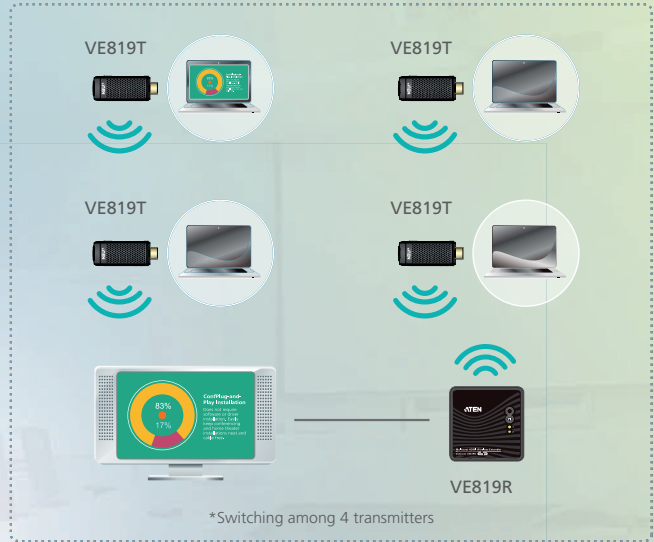

..... Network — HDMI — Cat5e/6 IR — Serial

Extends HDMI signals to one local and two remote displays up to 150m.

Wireless Extenders

- Up to 1080p @ 30m (line of sight)*
- Uncompressed Full HD video & zero latency
- Plug-and-play
- No extra software/driver installation needed
- WHDI Technology
- Secure content transmission

Wirelessly extend an HDMI display up to 10m* from the HDMI source

**Product
VE819**

	Interface	Input x Output	Resolution / Distance
VE849	HDMI/Wireless	2 x 5	Up to 1920 x 1080 @ 30m
VE829		5 x 2	Up to 1920 x 1080 @ 30m
VE819		1 x 1	Up to 1920 x 1080 @ 10m
VE809		2 x 2	Up to 1920 x 1080 @ 30m