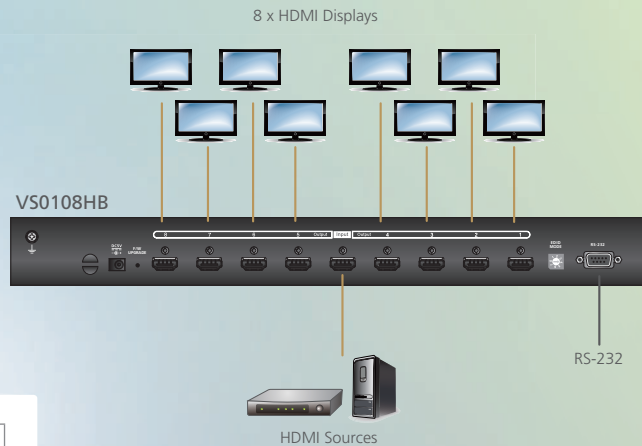

Splitters

- Up to 8 screens
- Up to True 4K (4096 x 2160 @60Hz 4:4:4)
- HDR (VS0108HB, VS182B, VS184B)
- Up to 100m with HDBaseT (VS1814T, VS1818T)
- Remote control: Serial*

* Feature support varies by model

	Interface	Input x Output	Resolution
VS0108HB	HDMI	1 x 8	Up to 4096 x 2160 @60Hz 4:4:4
VS182B/VS184B	HDMI	1 x 2 / 1 x 4	Up to 4096 x 2160 @60Hz 4:4:4
VS182A/VS184A/ VS0108HA	HDMI	1 x 2 / 1 x 4 / 1 x 8	Up to 4096 x 2160 @60Hz 4:2:0
VS1804T/VS1808T	HDMI, RJ-45	1 x 4 / 1 x 8	Up to 1920 x 1080
VS1814T/VS1818T	HDMI, HDBaseT	1 x 4 / 1 x 8	Up to 4096 x 2160 @60Hz 4:2:0
VS192/VS194	DisplayPort	1 x 2 / 1 x 4	Up to 4096 x 2160
VS172/VS174	DVI-D + Audio	1 x 2 / 1 x 4	Up to 2560 x 1600
VS162/VS164	DVI-I + Audio	1 x 2 / 1 x 4	Up to 1920 x 1200
VS146	3G/HD/SD-SDI	1 x 6	Up to 1920 x 1080

* VS194 support True 4K (4096 x 2160 @60Hz 4:4:4)

— HDMI — Serial