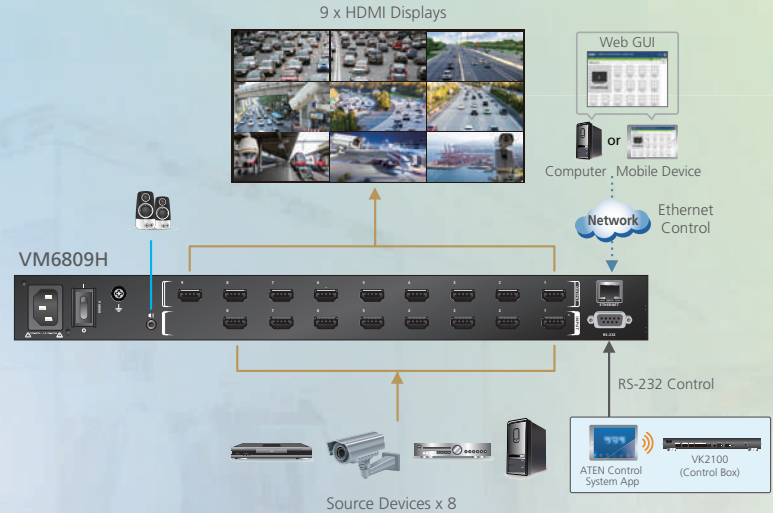

..... Network — HDMI — DVI-D — Cat5e/6 — Audio — Serial

Control a video wall with various interfaces and 64 connection profiles

Seamless Matrix Switches

- Seamless Switch™ **
- Scaling per output **
- FrameSync to prevent screen-tearing*
- Video wall function**
- Up to 70m with HDBaseT*
- Remote Control: Web GUI, IR, Serial, Telnet
- Rack mountable

*Feature support varies by model

**Use VM3404H/VM3909H with VE805R/VE816R HDBaseT Lite extender to enable video wall and Seamless Switch function

..... Network — HDMI — Audio — Serial

Impress with a stunning 4K videowall.