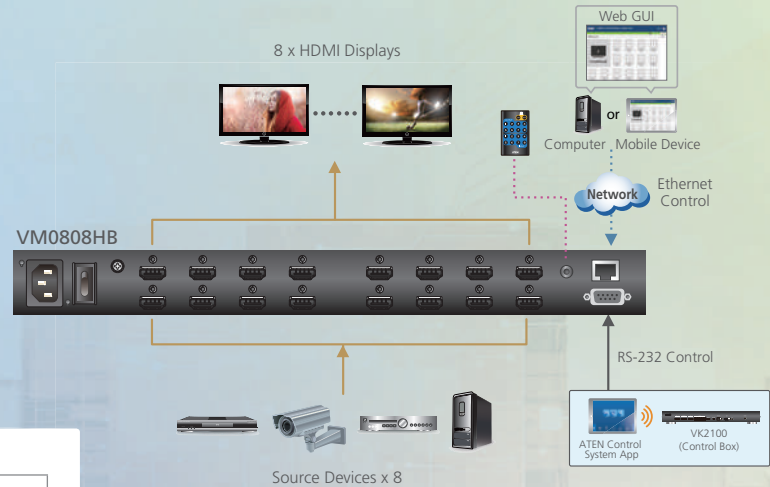

Matrix Switches

- Up to True 4K (4096 x 2160 @60Hz 4:4:4)
- HDR (VM0404HB, VM0808HB)
- EDID Expert
- HDCP2.2 (VM0404HB, VM0808HB, VM0808HA)
- Remote Control: Web GUI, IR, Serial, Telnet
- Rack mountable

..... Network — HDMI IR — Serial

Easily matrix switch between eight True 4K sources.

Switches

- Single and dual view
- Up to True 4K (4096 x 2160 @60Hz 4:4:4)
- HDR (VS0801HB, VS481C)
- Audio return channel
- Rack mountable, 1U (VS0801HB, VS481C, VS482)
- Remote control: IR, Serial, OSD*