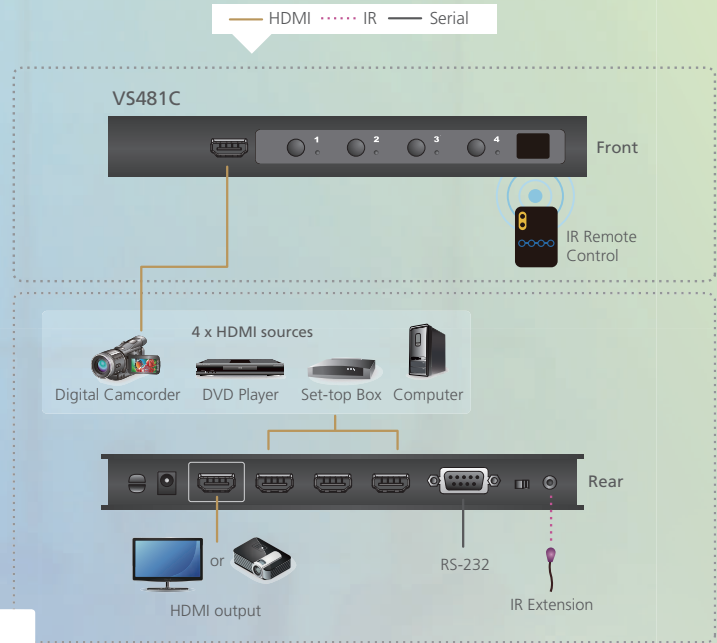

Switches

- Single and dual view
- Up to True 4K (4096 x 2160 @60Hz 4:4:4)
- HDR (VS0801HB, VS481C)
- Audio return channel
- Rack mountable, 1U (VS0801HB, VS481C, VS482)
- Remote control: IR, Serial, OSD*

* Feature support varies by model

	Interface	Input x Output	Resolution
VS0801HB	HDMI	8 x 1	Up to 4096 x 2160 @60Hz 4:4:4
VS481C	HDMI	4 x 1	Up to 4096 x 2160 @60Hz 4:4:4
VS482	HDMI	4 x 2	Up to 1920 x 1080
VS381	HDMI	3 x 1	Up to 1920 x 1080
VS261	DVI-I + Audio	2 x 1	Up to 1920 x 1200
VS461	DVI-I + Audio	4 x 1	Up to 1920 x 1200

Easily switch between four True 4K sources

**Product
VS481C**