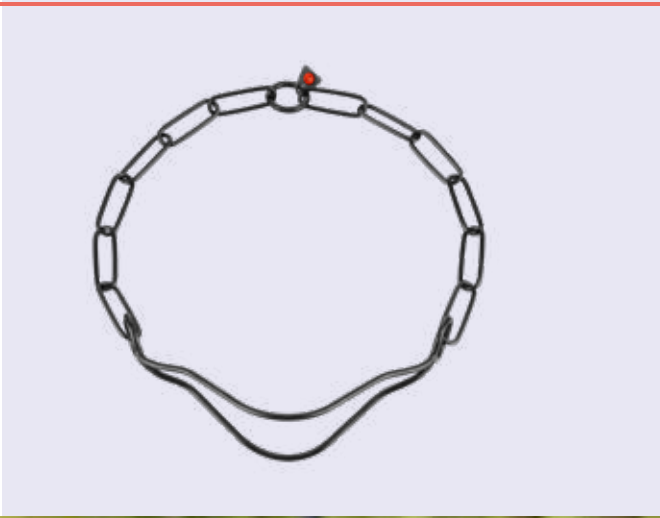

Show Collar - Standard

Stainless steel black

- special collar preferentially used for training resp. exam preparation of show dogs

Article number	Length	Wire gauge
51508 056 57	56 cm	3,00 mm
51508 064 57	64 cm	3,00 mm
51508 072 57	72 cm	3,00 mm