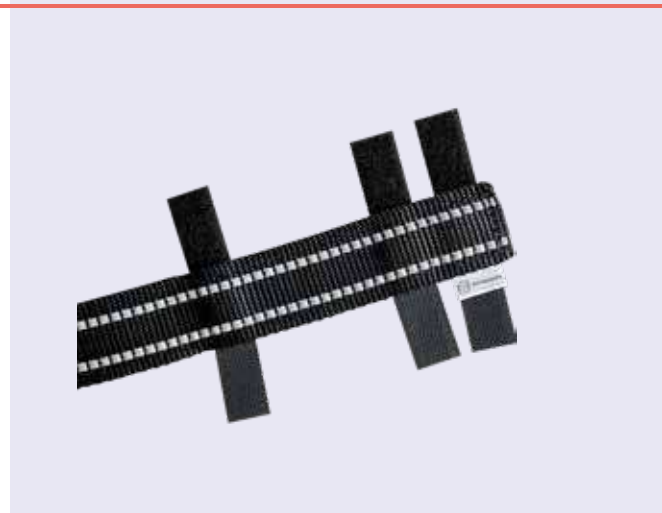

Cover for ULTRA-PLUS Training Collars

Nylon-Polypropylene

Feature: reflective

Color: black

- easy cleaning
- attractive design
- durable
- with touch tape fastener

Article number	Length	Width
59209 129 71	29,5 cm	25 mm
59209 139 71	39,5 cm	25 mm
59209 140 71	40 cm	30 mm
59209 146 71	46,5 cm	30 mm
59209 148 71	47,5 cm	35 mm