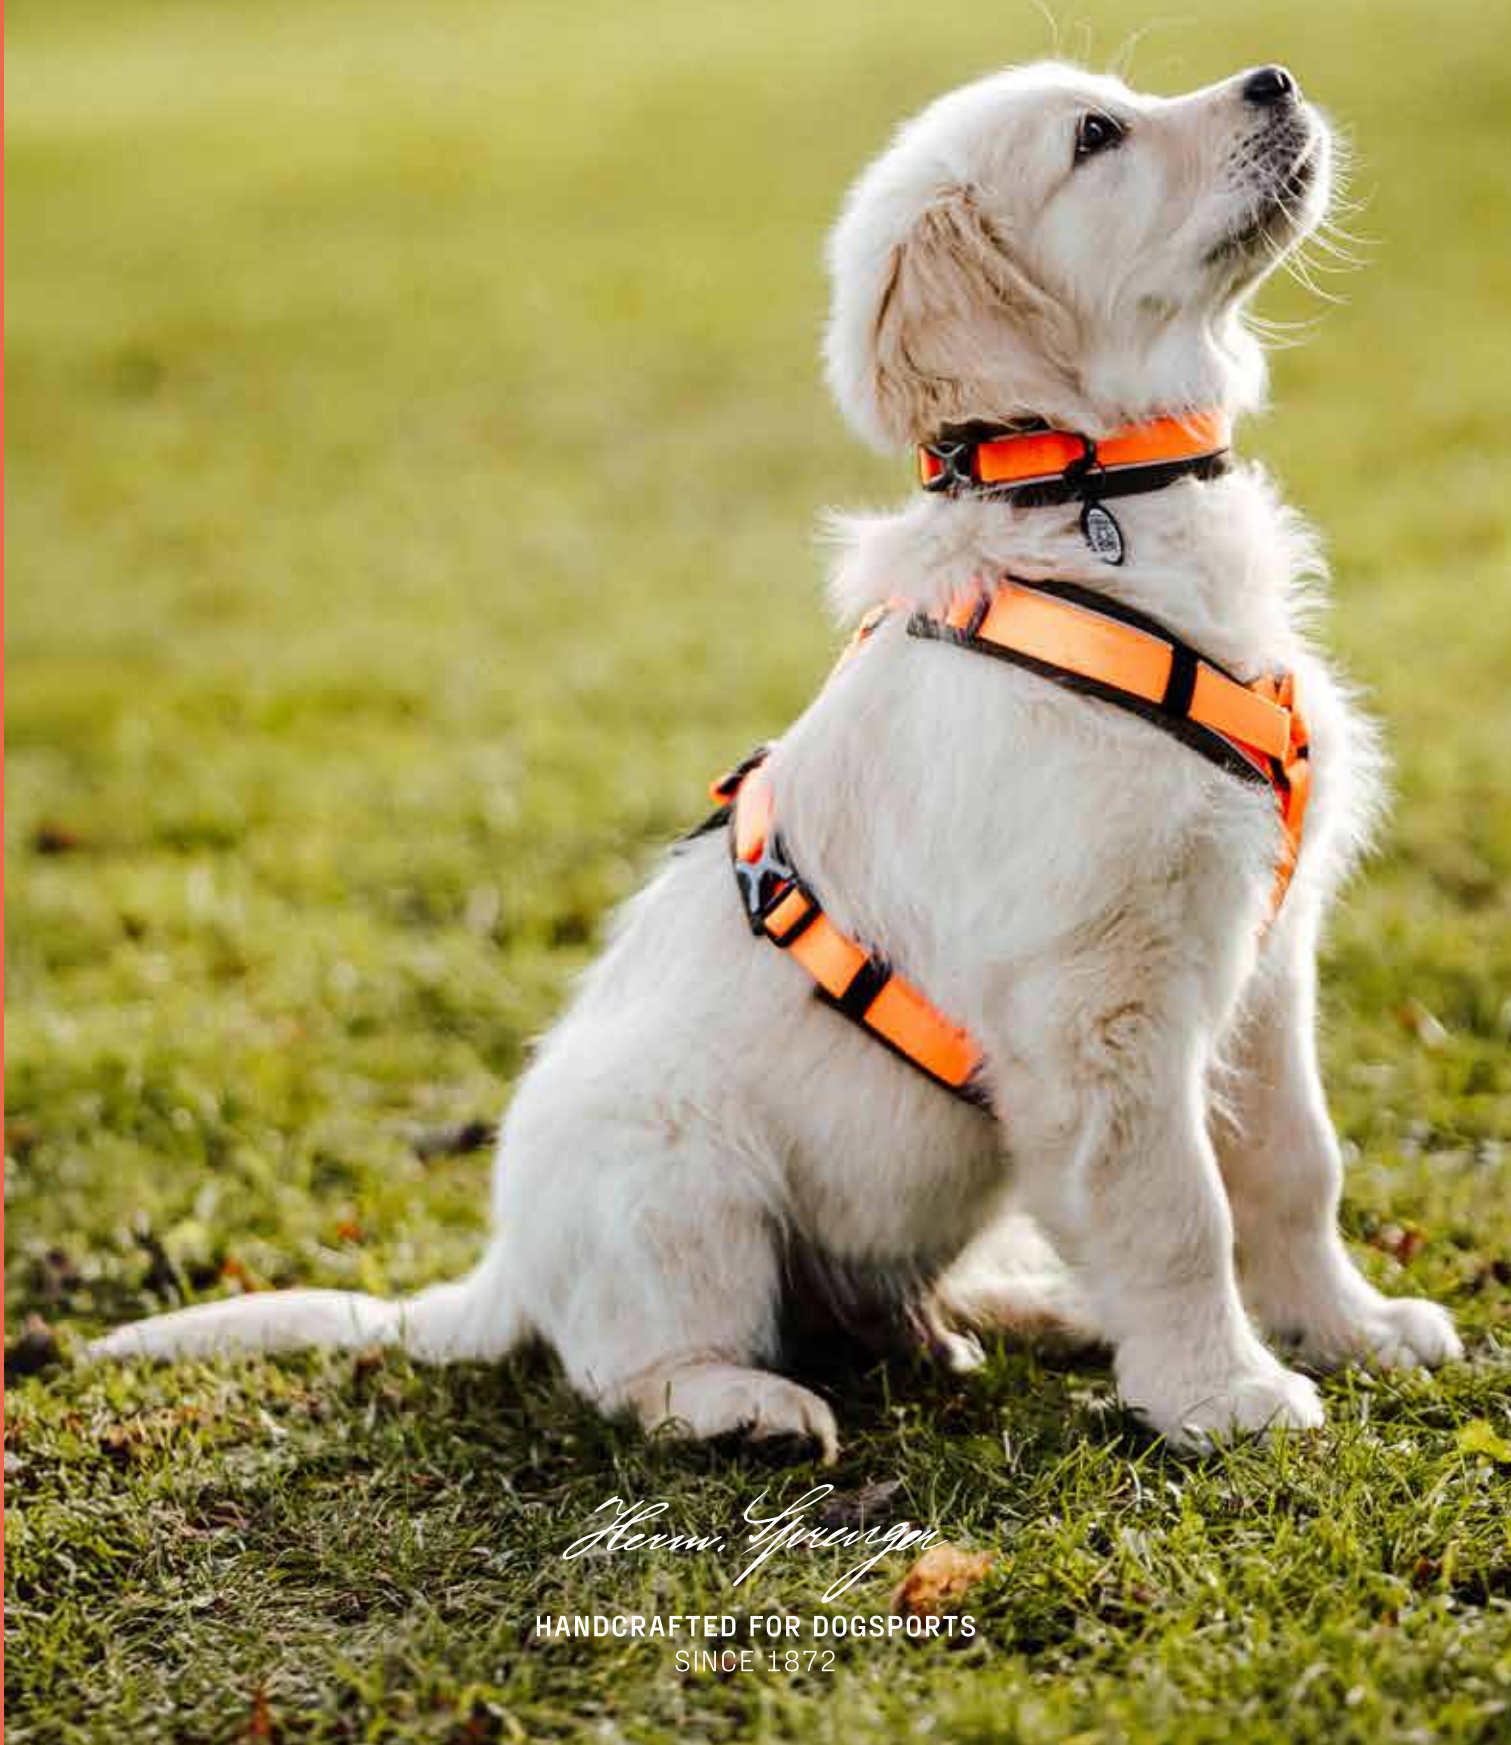

SPRENGER

Herrn Sprenger

HANDCRAFTED FOR DOGSPTS
SINCE 1872