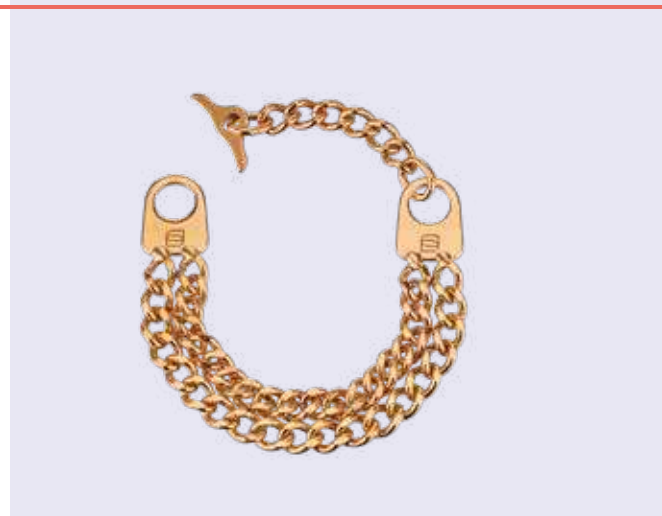

Twin Row Bracelet

Stainless Steel rosegold (18-carat hard gold plating), 2,00 mm

- Made in Germany
- solid material
- two length positions (19&22cm)
- elegant packaging
- twin row design
- whale tail closure

Article number	Length
53610 020 58	19 - 22 cm