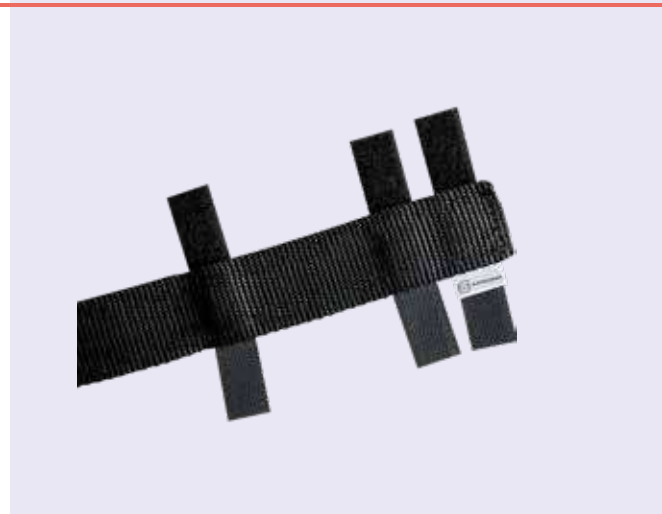

Cover for ULTRA-PLUS Training Collars

Nylon-Polypropylene

Color: black

- easy cleaning
- attractive design
- durable
- with touch tape fastener

Article number	Length	Width
59209 029 71	29,5 cm	25 mm
59209 039 71	39,5 cm	25 mm
59209 040 71	40 cm	30 mm
59209 046 71	46,5 cm	30 mm
59209 248 71	47,5 cm	40 mm