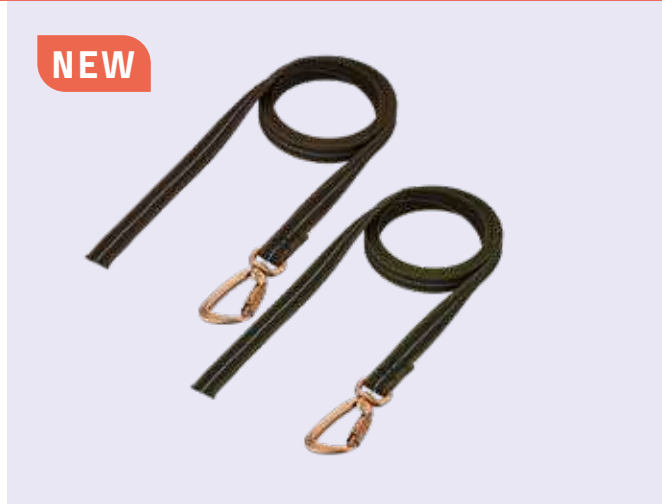

Adjustable Collar

Nylon-Polypropylene

Feature: reflective with ClicLock closure (stainless steel)

Width: 19 mm

- made of tear-resistant, lightweight and non-slip nylon
- very easy to clean due to water repellent and quick drying properties
- individually adaptable
- reflective stripes for increased safety and visibility in road traffic
- with high-quality ClicLock clasp Made by SPRENGER
- Leash ring made of high-quality aluminum
- Copper-coloured fittings

Article number	Length	Color
59440 001 75	30 - 45 cm	brown
59440 001 83	30 - 45 cm	olive green
59440 002 75	40 - 55 cm	brown
59440 002 83	40 - 55 cm	olive green

NEW

Rubberized Leash

Nylon-Polypropylene

Feature: 3-times adjustable

Width: 19 mm

- made of tear-resistant, lightweight and non-slip nylon
- very easy to clean due to water repellent and quick drying properties
- reflective stripes for increased safety and visibility in road traffic
- Copper-coloured fittings

Article number	Length	Color
59230 230 75	230	brown
59230 230 83	230	olive green

NEW

Rubberized Leash

Nylon-Polypropylene

Feature: without hand strap

Width: 19 mm

- made of tear-resistant, lightweight and non-slip nylon
- very easy to clean due to water repellent and quick drying properties
- reflective stripes for increased safety and visibility in road traffic
- Copper-coloured fittings

Article number	Length	Color
59230 101 75	100 cm	brown
59230 101 83	100 cm	olive green
59230 201 75	200 cm	brown
59230 201 83	200 cm	olive green
59230 301 75	300 cm	brown
59230 301 83	300 cm	olive green

NEW