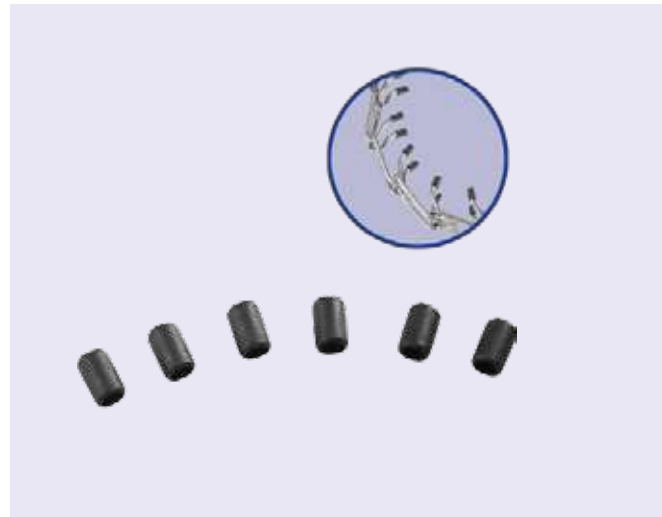

Caps for training collars

Plastic

Feature: 1 set = 30 pieces

Color: black

Article number	Wire gauge
50005 001 71	2,25 mm
50005 002 71	3,20 mm
50005 003 71	4,00 mm