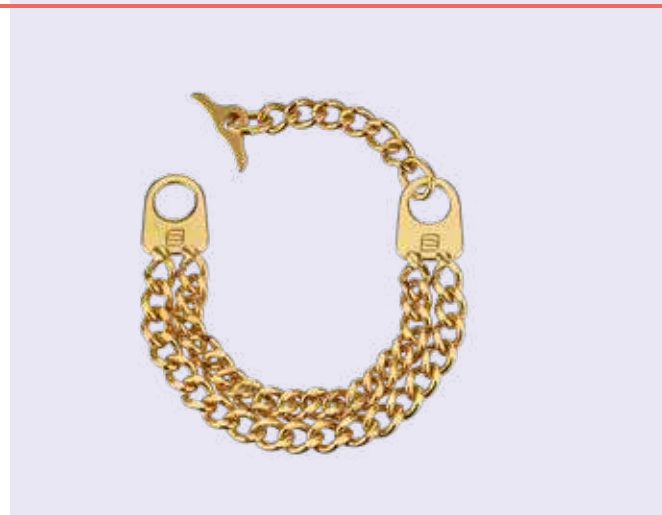

Article number	Length
53610 020 92	19 - 22 cm

**NEW****Charms for Bracelet**

Stainless steel

- solid material
- matching charms for ladies' and men's bracelets
- elegant packaging
- set of 2

Article number	Feature
53600 101 55	Paw & Bone