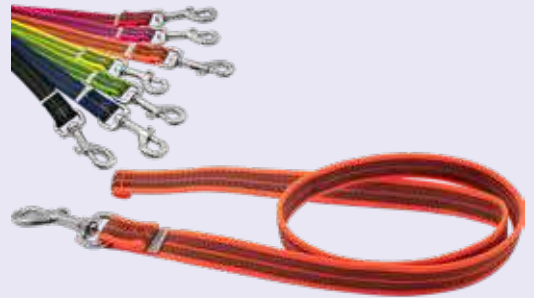

Rubberized Leash

Nylon-Polypropylene

Feature: without hand strap
Width: 19 mm

- made of tear-resistant, lightweight and non-slip nylon
- very easy to clean due to water repellent and quick drying properties
- reflective stripes for increased safety and visibility in road traffic

Article number	Length	Color
59230 101 70	100 cm	pink
59230 201 70	200 cm	pink
59230 301 70	300 cm	pink
59230 101 71	100 cm	black
59230 201 71	200 cm	black
59230 301 71	300 cm	black
59230 101 73	100 cm	green
59230 201 73	200 cm	green
59230 301 73	300 cm	green
59230 101 74	100 cm	red
59230 201 74	200 cm	red
59230 301 74	300 cm	red
59230 101 76	100 cm	blue
59230 201 76	200 cm	blue
59230 301 76	300 cm	blue
59230 101 77	100 cm	neon orange
59230 201 77	200 cm	neon orange
59230 301 77	300 cm	neon orange
59230 101 81	100 cm	neon yellow
59230 201 81	200 cm	neon yellow
59230 301 81	300 cm	neon yellow