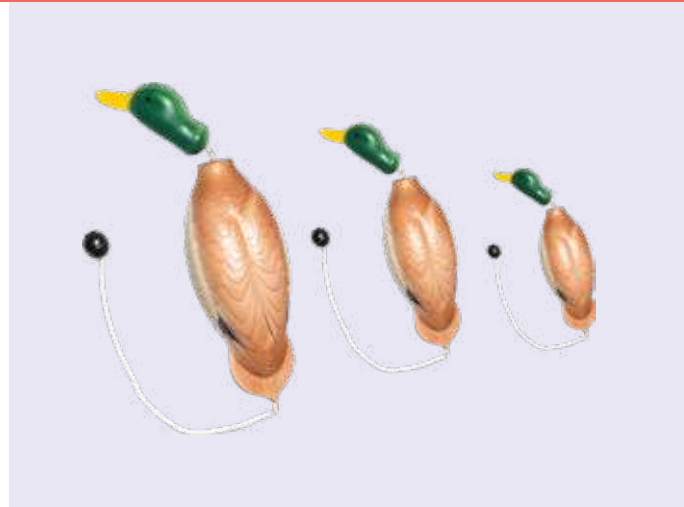

Retrieval Dummy - Duck

PU-foam

Feature: floating with cord

- realistic replica mallard duck
- ideal as a dog toy and for dummy work
- rope at the end of the duck allows for a wide and accurate throw
- floats on water and is tear-resistant
- scents can be used for an even more realistic training experience
- no chewing or tugging toy

Article number	Size	Measure
59450 101 00	S	22 cm
59450 102 00	M	30 cm
59450 103 00	L	40 cm