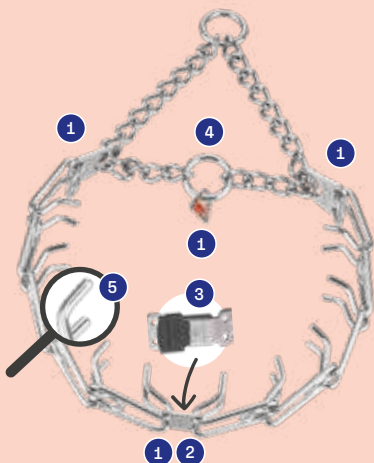

Stainless steel

Feature: 1 ring and 1 swivel with ClicLock closure (stainless steel)

- made of high quality stainless steel
- safe and easy to apply due to the ClicLock
- pull limitation on the length of the assembly chain

Article number	Length	Wire gauge	Ø Chain
50122 009 55	58 cm	3,20 mm	2,00 mm
50132 009 55	43 cm	2,25 mm	3,00 mm

NEW

ULTRA-PLUS Training Collar with Center-Plate, Assembly Chain and ClicLock

Stainless steel

Feature: ClicLock closure and 2 rings

- made of high quality stainless steel
- safe and easy to apply due to the ClicLock
- pull limitation on the length of the assembly chain

Article number	Length	Wire gauge	Ø Chain
50022 009 55	58 cm	3,20 mm	3,00 mm

- made of high quality stainless steel
- centered leash attachment by clasping the hook of the leash into both rings
- pull limitation on the length of the assembly chain
- allows for easier, one-handed use, as there is no need to open a clasp