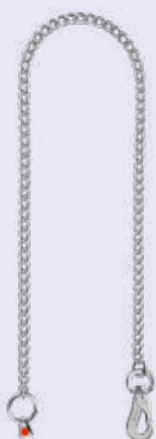

Leading chain

Stainless steel

Feature: 1 ring and SPRENGER hook 60250

Chain type: Curb chain round

Article number	Length	Wire gauge
52304 080 55	80 cm	2,00 mm
52403 080 55	80 cm	2,50 mm
53465 080 55	80 cm	3,00 mm