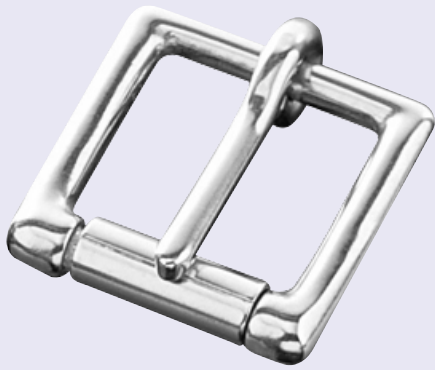

Roller Buckle

Stainless steel

Feature: casted

Article number	Inner width
66530 016 56	16 mm
66530 020 56	20 mm
66530 026 56	26 mm