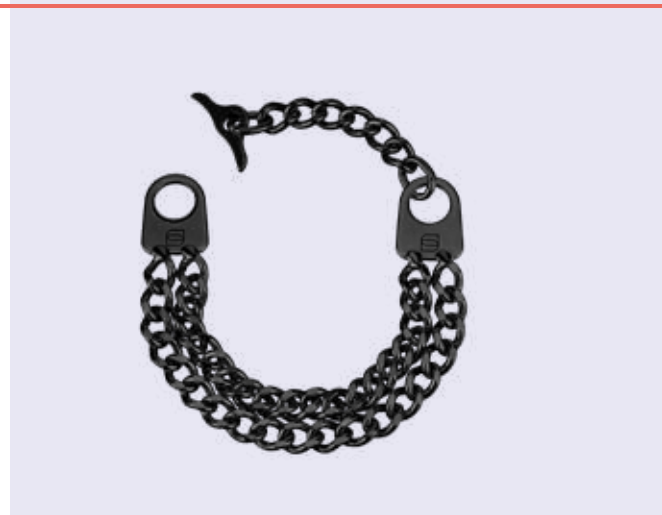

Twin Row Bracelet

Stainless Steel black (with diamond like carbon finish), 2,00 mm

- Made in Germany
- solid material
- two length positions (19&22cm)
- elegant packaging
- twin row design
- whale tail closure

Article number	Length
53610 020 61	19 - 22 cm